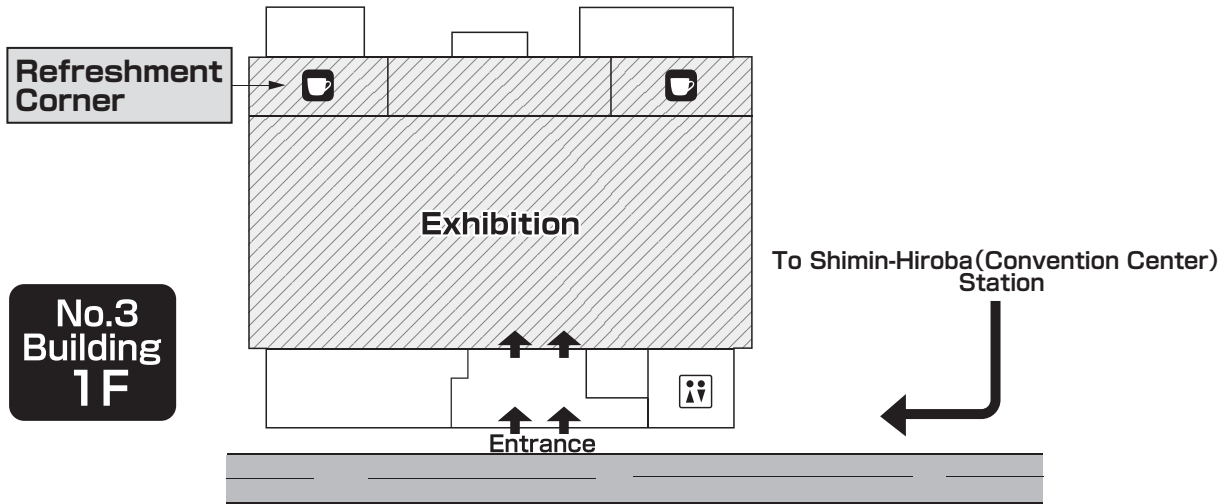

Main Building 2F

Main Building B1F

■ Kobe International Exhibition Hall

-  Information terminal
-  Refreshment Corner
-  Wi-Fi available

Congress Venue

1F Exhibition / Rest Area / Refreshment

3/4F The 10th International Symposium on the History of Anesthesia

Kobe International Exhibition Hall No.3

Kobe International Conference Center

		Venue	June15 (Wed.)	June16 (Thu.)	June17 (Fri.)	June18 (Sat.)
Registration	①	1F, No.1 Bldg., Exhibition Hall	12:00-19:00	8:00-18:00	7:30-18:00	
	②	B1F, Main Bldg., Portopia Hotel				7:30-16:00
Cloakroom	①	1F, No.1 Bldg., Exhibition Hall		7:30-19:00		
	②	B1F, Main Bldg., Portopia Hotel		8:00-19:00	7:30-17:30	7:30-16:30
Preview Center	①	B1F, Main Bldg., Portopia Hotel	13:00-19:00			
	②	1F, South Bldg., Portopia Hotel		8:00-18:00	7:30-17:00	7:30-15:00