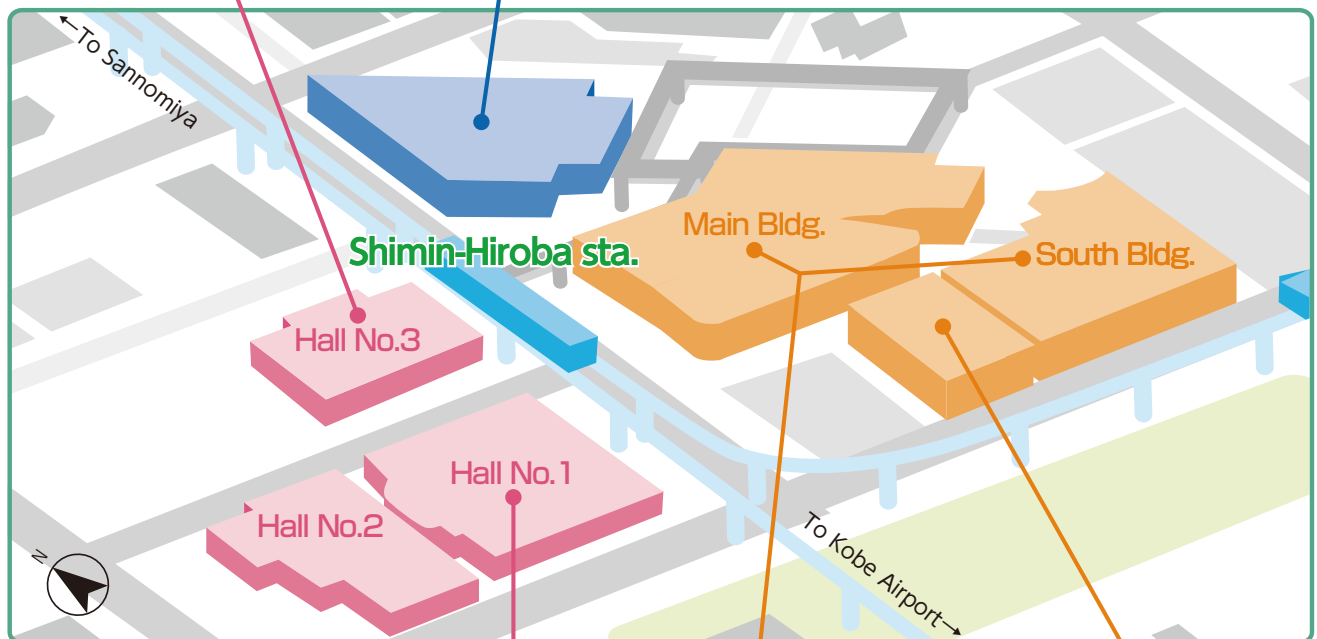

RIKEN Advanced Institute for Computational Science (K computer)

Integrated Research Center of Kobe University

Kobe Animal Kingdom

To : Kobe Airport Stn.

■ Kobe Portopia Hotel (South Wing)

Kobe Portopia Hotel (Main Building)

Main Building 2F

Main Building B1F

■ Kobe International Exhibition Hall

-  Information terminal
-  Refreshment Corner
-  Wi-Fi available

Congress Venue

1F Exhibition / Rest Area / Refreshment

3/4F The 10th International Symposium on the History of Anesthesia

Kobe International Exhibition Hall No.3

Kobe International Conference Center

		Venue	June15 (Wed.)	June16 (Thu.)	June17 (Fri.)	June18 (Sat.)
Registration	①	1F, No.1 Bldg., Exhibition Hall	12:00-19:00	8:00-18:00	7:30-18:00	
	②	B1F, Main Bldg., Portopia Hotel				7:30-16:00
Cloakroom	①	1F, No.1 Bldg., Exhibition Hall		7:30-19:00		
	②	B1F, Main Bldg., Portopia Hotel		8:00-19:00	7:30-17:30	7:30-16:30
Preview Center	①	B1F, Main Bldg., Portopia Hotel	13:00-19:00			
	②	1F, South Bldg., Portopia Hotel		8:00-18:00	7:30-17:00	7:30-15:00