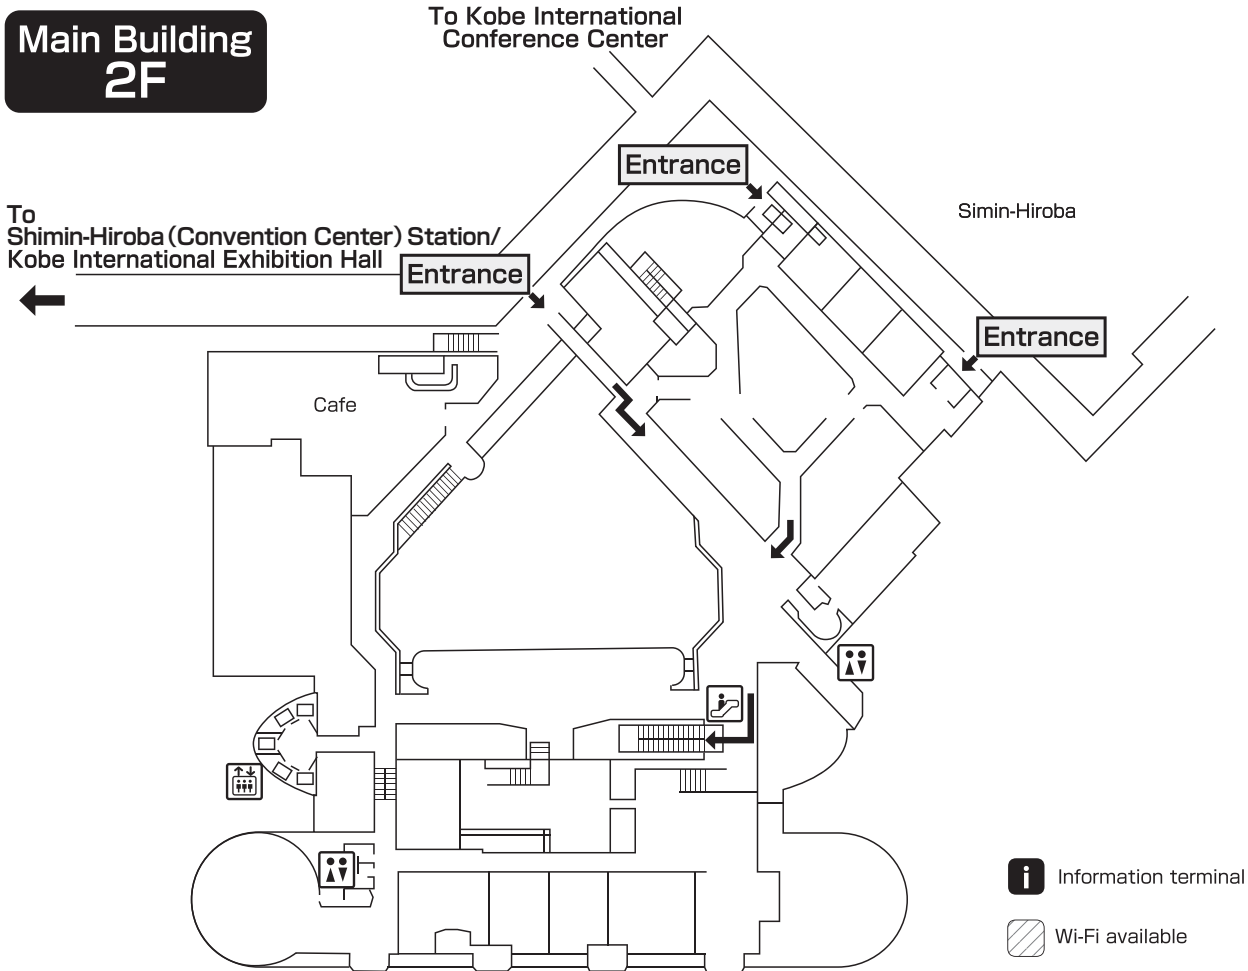

RIKEN Advanced Institute for Computational Science (K computer)

Integrated Research Center of Kobe University

Kobe Animal Kingdom

To : Kobe Airport Stn.

■ Kobe Portopia Hotel (South Wing)

Kobe Portopia Hotel (Main Building)

Main Building 2F

Main Building B1F

■ Kobe International Exhibition Hall

-  Information terminal
-  Refreshment Corner
-  Wi-Fi available

Congress Venue

1F Exhibition / Rest Area / Refreshment

3/4F The 10th International Symposium on the History of Anesthesia

Kobe International Exhibition Hall No.3

Kobe International Conference Center

		Venue	June15 (Wed.)	June16 (Thu.)	June17 (Fri.)	June18 (Sat.)
Registration	①	1F, No.1 Bldg., Exhibition Hall	12:00-19:00	8:00-18:00	7:30-18:00	
	②	B1F, Main Bldg., Portopia Hotel				7:30-16:00
Cloakroom	①	1F, No.1 Bldg., Exhibition Hall		7:30-19:00		
	②	B1F, Main Bldg., Portopia Hotel		8:00-19:00	7:30-17:30	7:30-16:30
Preview Center	①	B1F, Main Bldg., Portopia Hotel	13:00-19:00			
	②	1F, South Bldg., Portopia Hotel		8:00-18:00	7:30-17:00	7:30-15:00