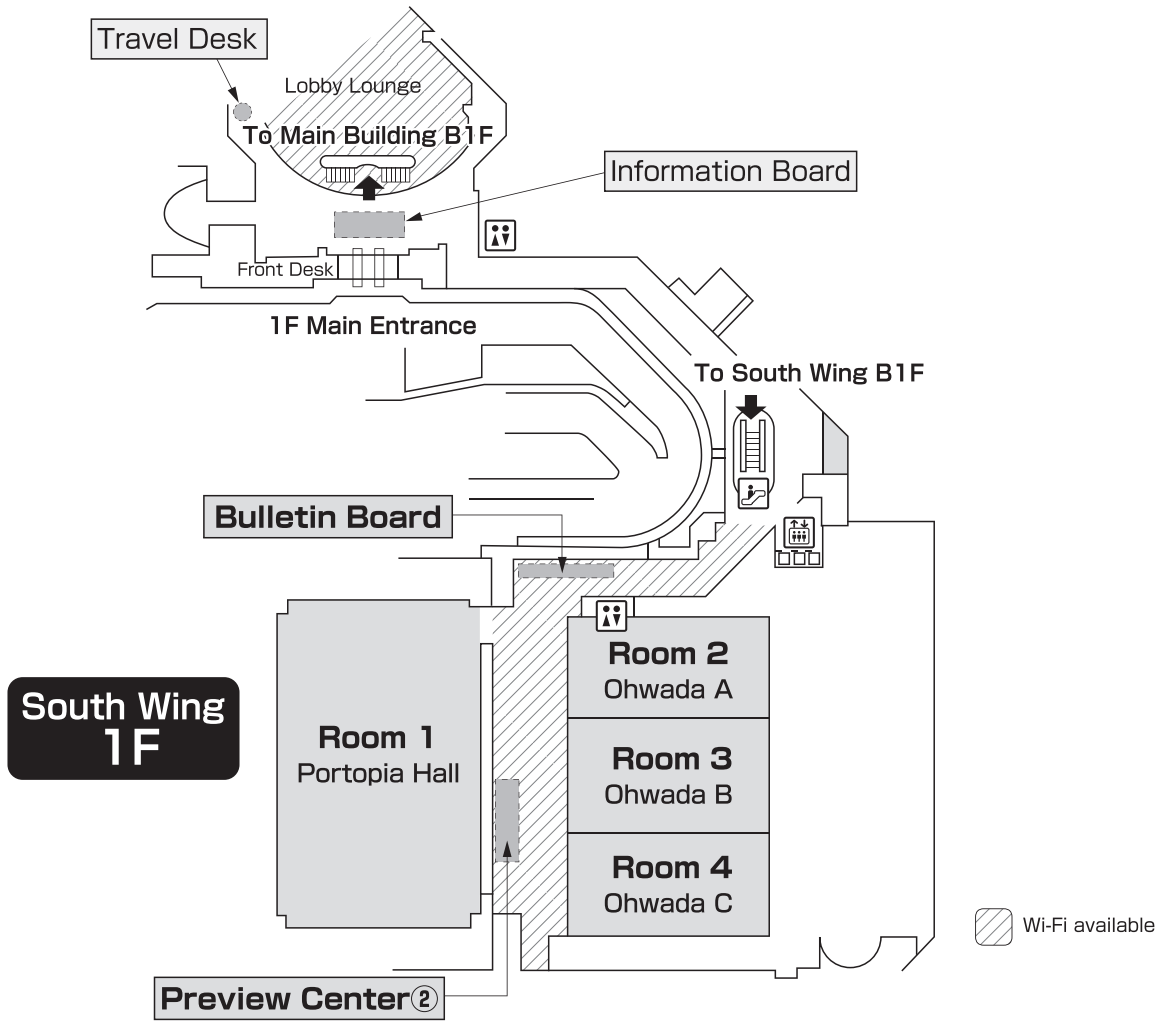

■ Kobe Portopia Hotel (South Wing)