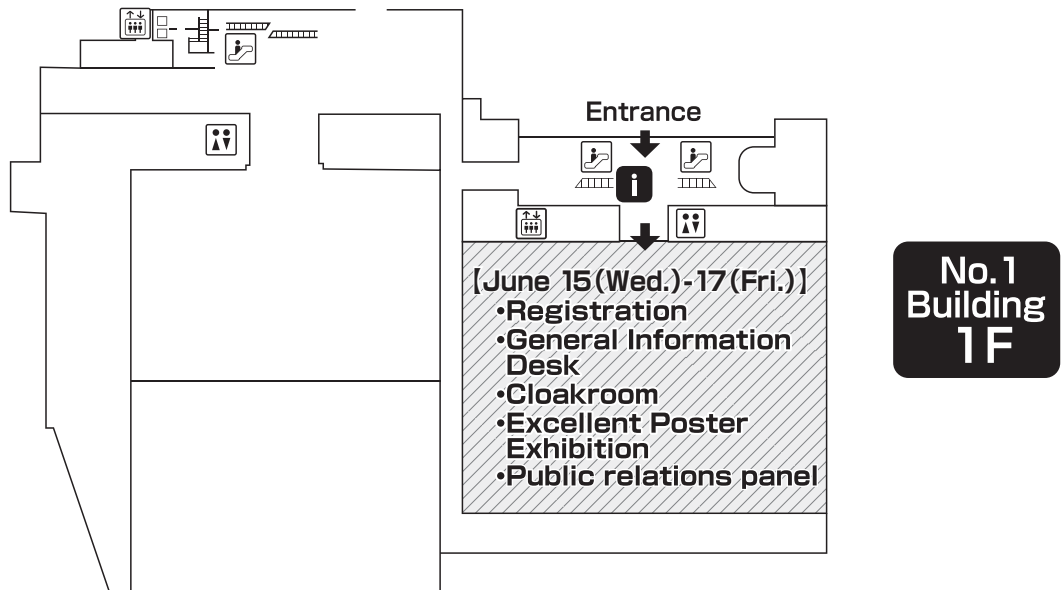

Main Building 2F

Main Building B1F

■ Kobe International Exhibition Hall

-  Information terminal
-  Refreshment Corner
-  Wi-Fi available

Congress Venue

1F Exhibition / Rest Area / Refreshment

3/4F The 10th International Symposium on the History of Anesthesia

Kobe International Exhibition Hall No.3

Kobe International Conference Center

		Venue	June15 (Wed.)	June16 (Thu.)	June17 (Fri.)	June18 (Sat.)
Registration	①	1F, No.1 Bldg., Exhibition Hall	12:00-19:00	8:00-18:00	7:30-18:00	
	②	B1F, Main Bldg., Portopia Hotel				7:30-16:00
Cloakroom	①	1F, No.1 Bldg., Exhibition Hall		7:30-19:00		
	②	B1F, Main Bldg., Portopia Hotel		8:00-19:00	7:30-17:30	7:30-16:30
Preview Center	①	B1F, Main Bldg., Portopia Hotel	13:00-19:00			
	②	1F, South Bldg., Portopia Hotel		8:00-18:00	7:30-17:00	7:30-15:00