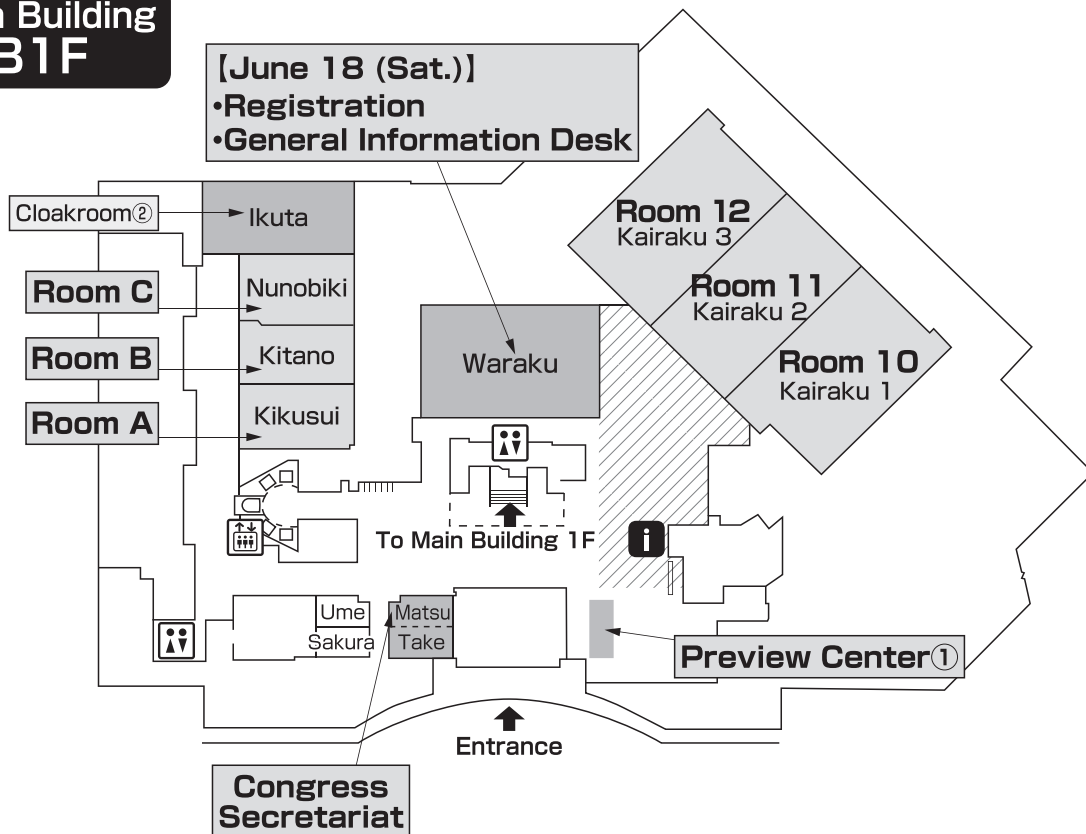

RIKEN Advanced Institute for Computational Science (K computer)

Integrated Research Center of Kobe University

Kobe Animal Kingdom

To : Kobe Airport Stn.

■ Kobe Portopia Hotel (South Wing)

Kobe Portopia Hotel (Main Building)

Main Building 2F

Main Building B1F

■ Kobe International Exhibition Hall

-  Information terminal
-  Refreshment Corner
-  Wi-Fi available

Congress Venue

1F Exhibition / Rest Area / Refreshment

3/4F The 10th International Symposium on the History of Anesthesia

Kobe International Exhibition Hall No.3

Kobe International Conference Center

		Venue	June15 (Wed.)	June16 (Thu.)	June17 (Fri.)	June18 (Sat.)
Registration	①	1F, No.1 Bldg., Exhibition Hall	12:00-19:00	8:00-18:00	7:30-18:00	
	②	B1F, Main Bldg., Portopia Hotel				7:30-16:00
Cloakroom	①	1F, No.1 Bldg., Exhibition Hall		7:30-19:00		
	②	B1F, Main Bldg., Portopia Hotel		8:00-19:00	7:30-17:30	7:30-16:30
Preview Center	①	B1F, Main Bldg., Portopia Hotel	13:00-19:00			
	②	1F, South Bldg., Portopia Hotel		8:00-18:00	7:30-17:00	7:30-15:00