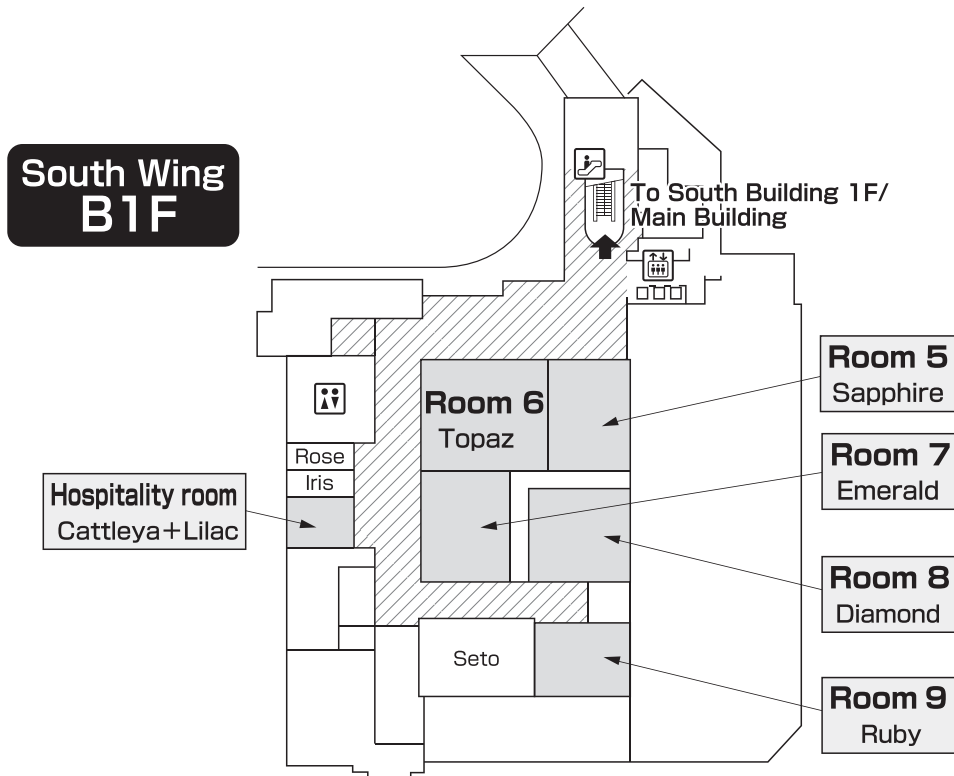

■ Kobe Portopia Hotel (South Wing)